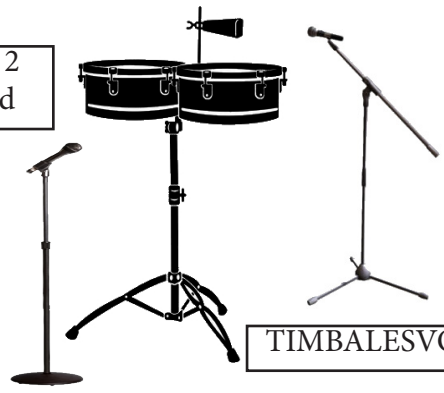

IEM MIX 2
hard wired

TIMBALES VOX

RISER

MIX 2

MIX 3

MIX 2

D/I

KEYS VOX

FRONT OF STAGE

LPT Input List

Ch.	Description	Mic/DI	Stand	Notes
1	Keyboard	DI		
2	Bass Amp	DI		
3	Timbales	SM 57 or equal	Tall Straight	
4	Congas	Shure PGA56 or equal	Drum clips	
5	Congas	Shure PGA56 or equal	Drum clips	
6	Bongo	SM 57 or equal	Small boom	
7	Tenor Sax	Clip mic (player provided) + DI	Tall Boom	
8	Baritone Sax	Clip mic (player provided) + DI	Tall Boom	
9	Trombone	SM 57 or equal	Tall Boom	
10	Trumpet	SM 57 or equal	Tall Boom	
11	Flute	Clip mic (player provided) + DI		
12	Keyboard Vox	SM 58 or equal	Tall Boom	
13	Bongo Vocals	SM 58 or equal	Tall Boom	Only if requested
14	Timbales Vox	SM 58 or equal	Tall Boom	
15	Tenor Sax Vox	SM 58 or equal	Tall Boom	
16	Lead Vox	SM 58 or equal	Tall Straight	
17				
18				
19				

LPT MONITOR MIXES AND BACKLINE

MIX #	SOUNDMIX
1	Main Vox, all vox, keys
2	Everything
3	Horns, all vox, keys, bass

LPT BACKLINE

KEYS:

- Nord Piano PR4 Stage or any weighted keyboard
- Traynor K4 Amp or adequate monitor set up

BASS:

- Ampeg SVT Head and 410HLF or 810

CONGAS:

- 11 3/4" LP Galaxy Giovanni Wood Conga
- 12 1/2" LP Galaxy Giovanni Wood Tumbadora